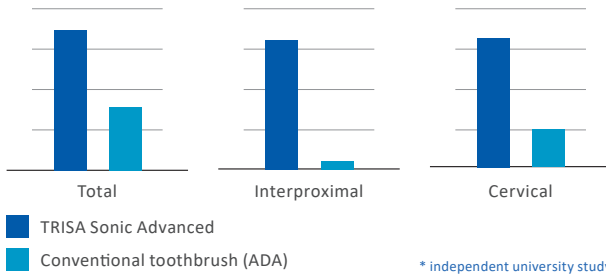

FOR AN UP TO 13× BETTER CLEANING PERFORMANCE*

The TRISA Sonic Advanced removes plaque significantly better than a conventional toothbrush – in the difficult-to-reach interproximal areas up to 13 times better*.

Two replacement brush heads tailored to individual needs.

TRISA SONIC PRO CLEAN replacement brush heads with multi-level X-bristles. For efficient tooth cleaning until deep into the interdental spaces.