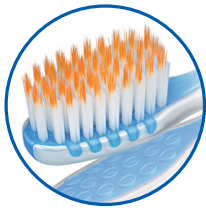

PERFECT WHITE

For brilliant white teeth

Unique whitening elements and the perfectly designed bristle field clean the teeth thoroughly whilst polishing the surface of the tooth at the same time. Regular usage ensures naturally brilliant white teeth.

For my brightest smile

Manual toothbrushes

Finest Swiss Oral Care 

PROFESSIONAL ORAL HYGIENE EVERY DAY

The TRISA Pro line combines functionality with maximum convenience for the daily oral care routine. The perfectly shaped ergonomic handle combined with non-slip materials helps to guide and control the toothbrush optimally whilst brushing the teeth. Designed and manufactured in Switzerland.

PRO INTERDENTAL

Cleans thoroughly right into the interdental spaces

With the specially designed longer, silky-fine interdental bristles the TRISA Pro Interdental cleans deep into the interdental spaces each time it is used. At the same time, the shorter cleaning bristles remove plaque thoroughly from the surface of the tooth.

Two-level bristles simultaneously clean the surfaces of the teeth and interdental spaces.

Soft microstructures on the back help to remove bacteria from the tongue.

PRO SENSITIVE

For cleaning the teeth gently and effectively