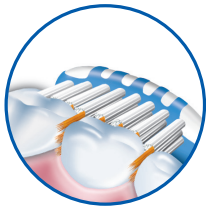

For my brightest smile

Manual toothbrushes

Finest Swiss Oral Care 

PROFESSIONAL ORAL HYGIENE EVERY DAY

The TRISA Pro line combines functionality with maximum convenience for the daily oral care routine. The perfectly shaped ergonomic handle combined with non-slip materials helps to guide and control the toothbrush optimally whilst brushing the teeth. Designed and manufactured in Switzerland.

PRO INTERDENTAL

Cleans thoroughly right into the interdental spaces

With the specially designed longer, silky-fine interdental bristles the TRISA Pro Interdental cleans deep into the interdental spaces each time it is used. At the same time, the shorter cleaning bristles remove plaque thoroughly from the surface of the tooth.

Two-level bristles simultaneously clean the surfaces of the teeth and interdental spaces.

Soft microstructures on the back help to remove bacteria from the tongue.

PRO SENSITIVE

For cleaning the teeth gently and effectively